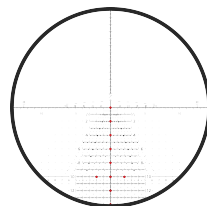

FEATURES

RETICLES / SUBTENSIONS

TREMOR 3