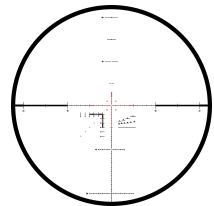

FEATURES

RETICLES / SUBTENSIONS

MSR2/Ki